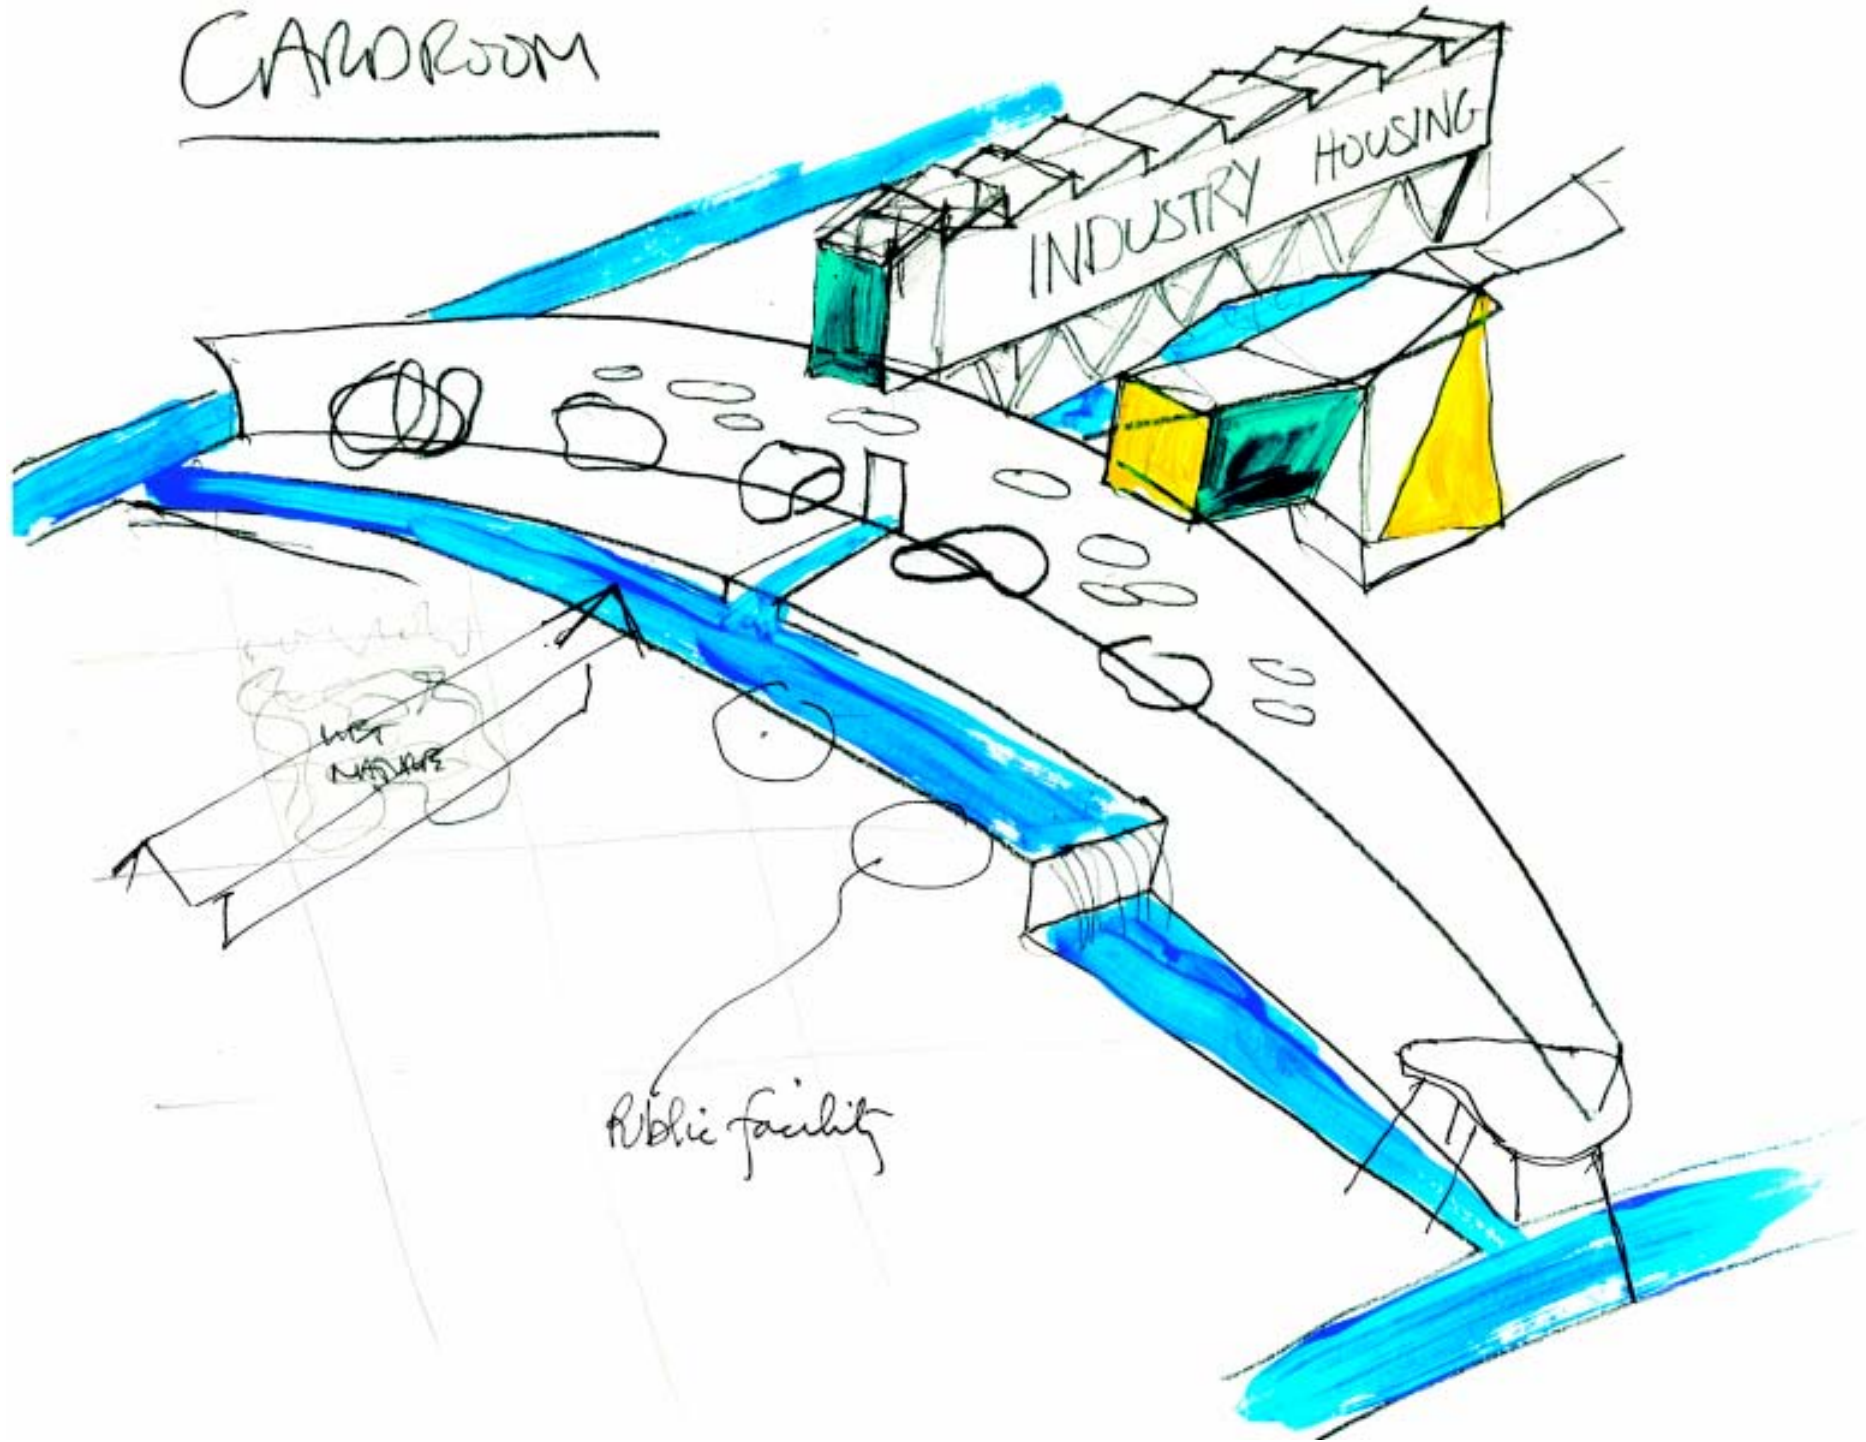

cabe

NICK JOHNSON

DIRECTOR OF DEVELOPMENT - URBAN SPLASH

An aerial photograph of Manchester, UK, showing the city centre and the New Islington area. The city centre is densely packed with buildings, including several tall skyscrapers. The New Islington area is characterized by large, white, rectangular industrial or warehouse buildings, some of which are surrounded by green spaces and trees. The River Irwell is visible on the left side of the image. Two white text boxes with blue text are overlaid on the image: one in the upper right corner and one in the lower left corner.

# CAMP ROOM

NEW ISLINGTON - MANCHESTER

NEW CANAL

NEW CANAL

NEW ISLINGTON - MANCHESTER

Views into the new development of New Islington

SITE C - NORTH ELEVATION

SITE C - SOUTH ELEVATION

NEW ISLINGTON - MANCHESTER

OLD MILL STREET

OLD MILL STREET OPENING PARTY

OLD MILL STREET PATRY

OLD MILL STREET PARTY

OLD MILL STREET PARTY

OLD MILL STREET PARTY