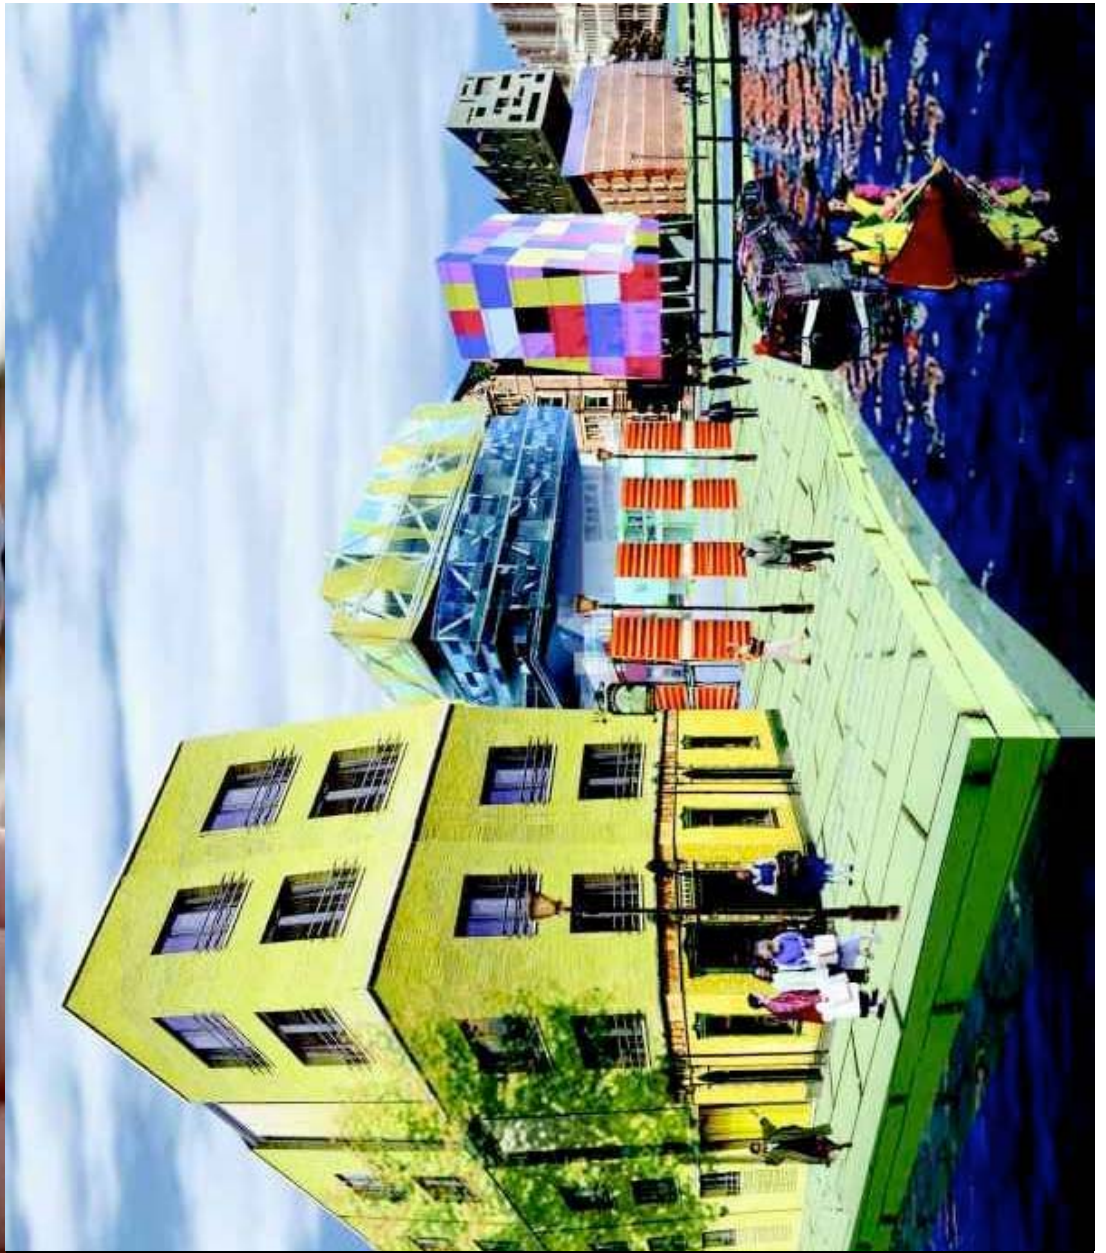

OLD MILL STREET PARTY