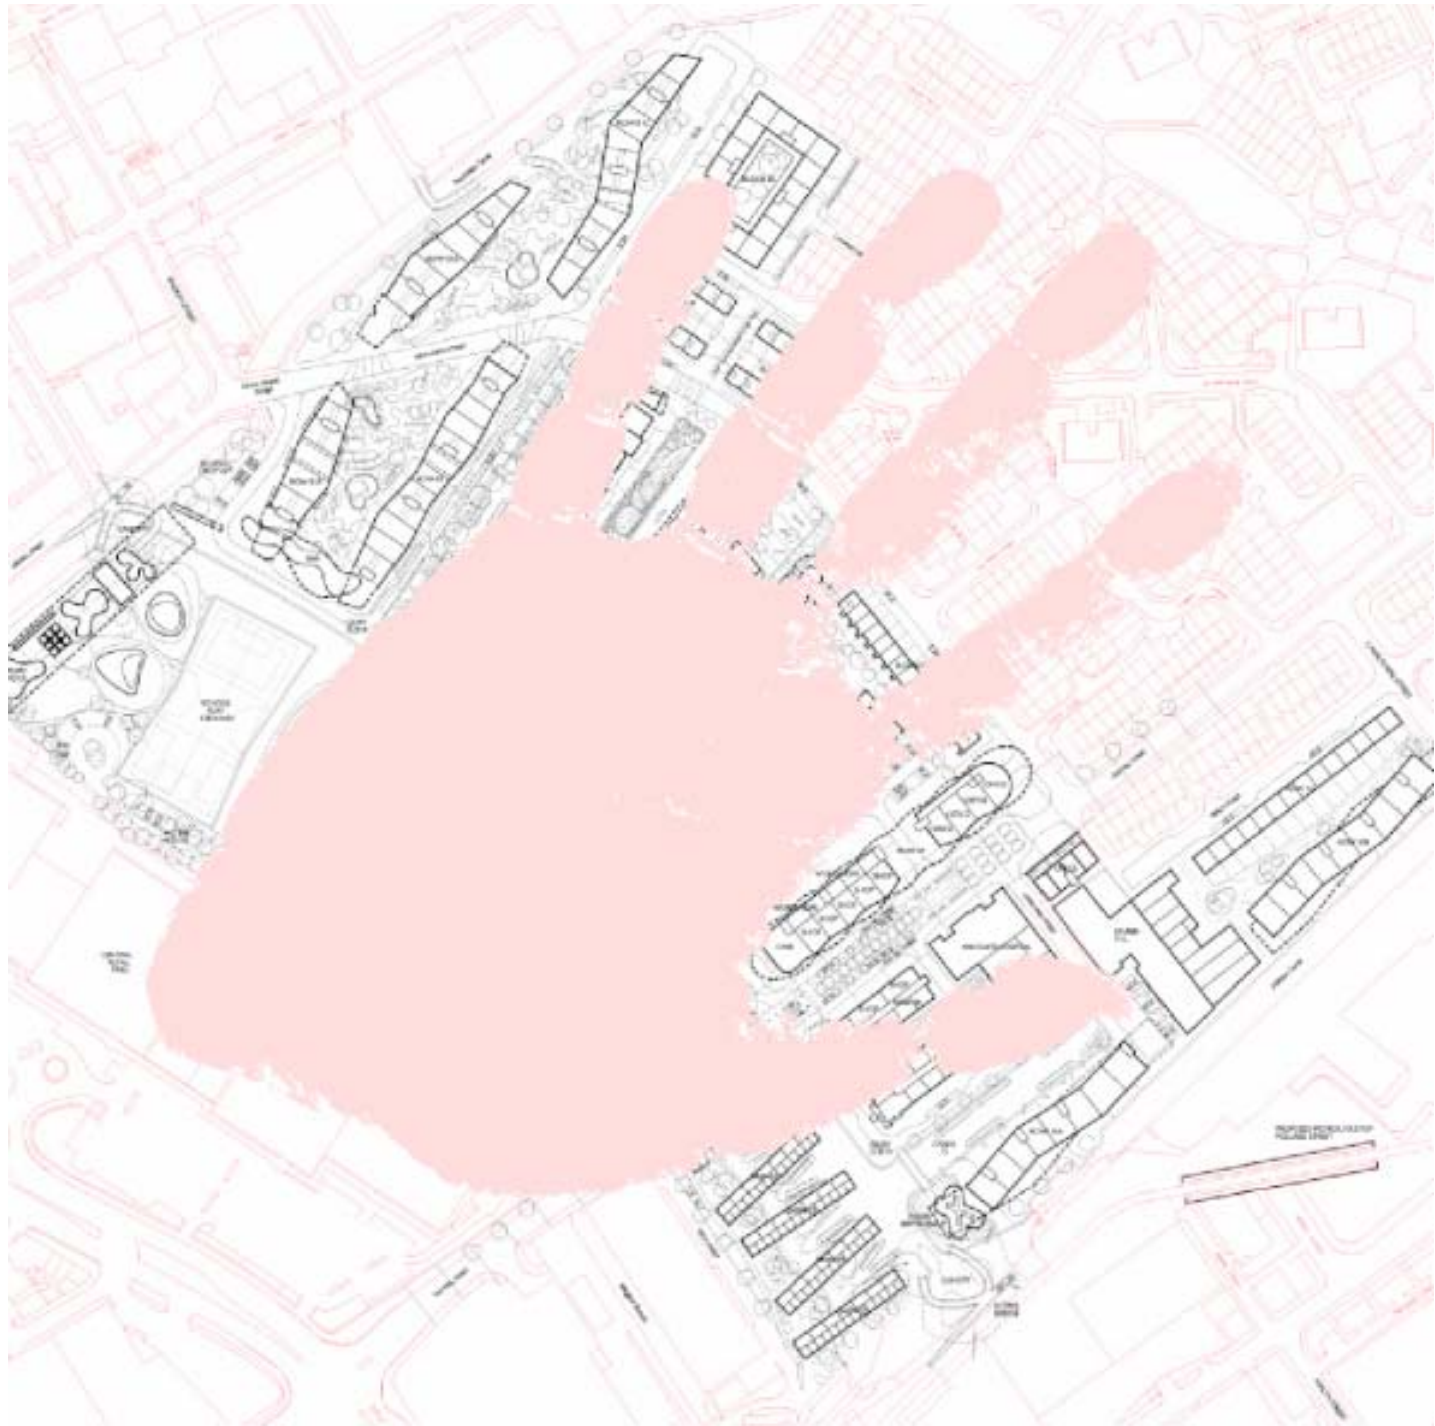

cabe

NICK JOHNSON

DIRECTOR OF DEVELOPMENT - URBAN SPLASH

An aerial photograph of Manchester, UK, showing the city centre and the New Islington area. The city centre is densely packed with buildings, including several tall skyscrapers. The New Islington area is characterized by large, white, rectangular industrial or warehouse buildings, some of which are surrounded by green spaces and trees. The River Irwell is visible on the left side of the image. Two white text boxes with blue text are overlaid on the image: one in the upper right corner and one in the lower left corner.

# CAMP ROOM

NEW ISLINGTON - MANCHESTER

NEW CANAL

NEW CANAL

NEW ISLINGTON - MANCHESTER

Views into the new development of New Islington

SITE C - NORTH ELEVATION

SITE C - SOUTH ELEVATION

NEW ISLINGTON - MANCHESTER

OLD MILL STREET

OLD MILL STREET OPENING PARTY

OLD MILL STREET PATRY

OLD MILL STREET PARTY

OLD MILL STREET PARTY

OLD MILL STREET PARTY