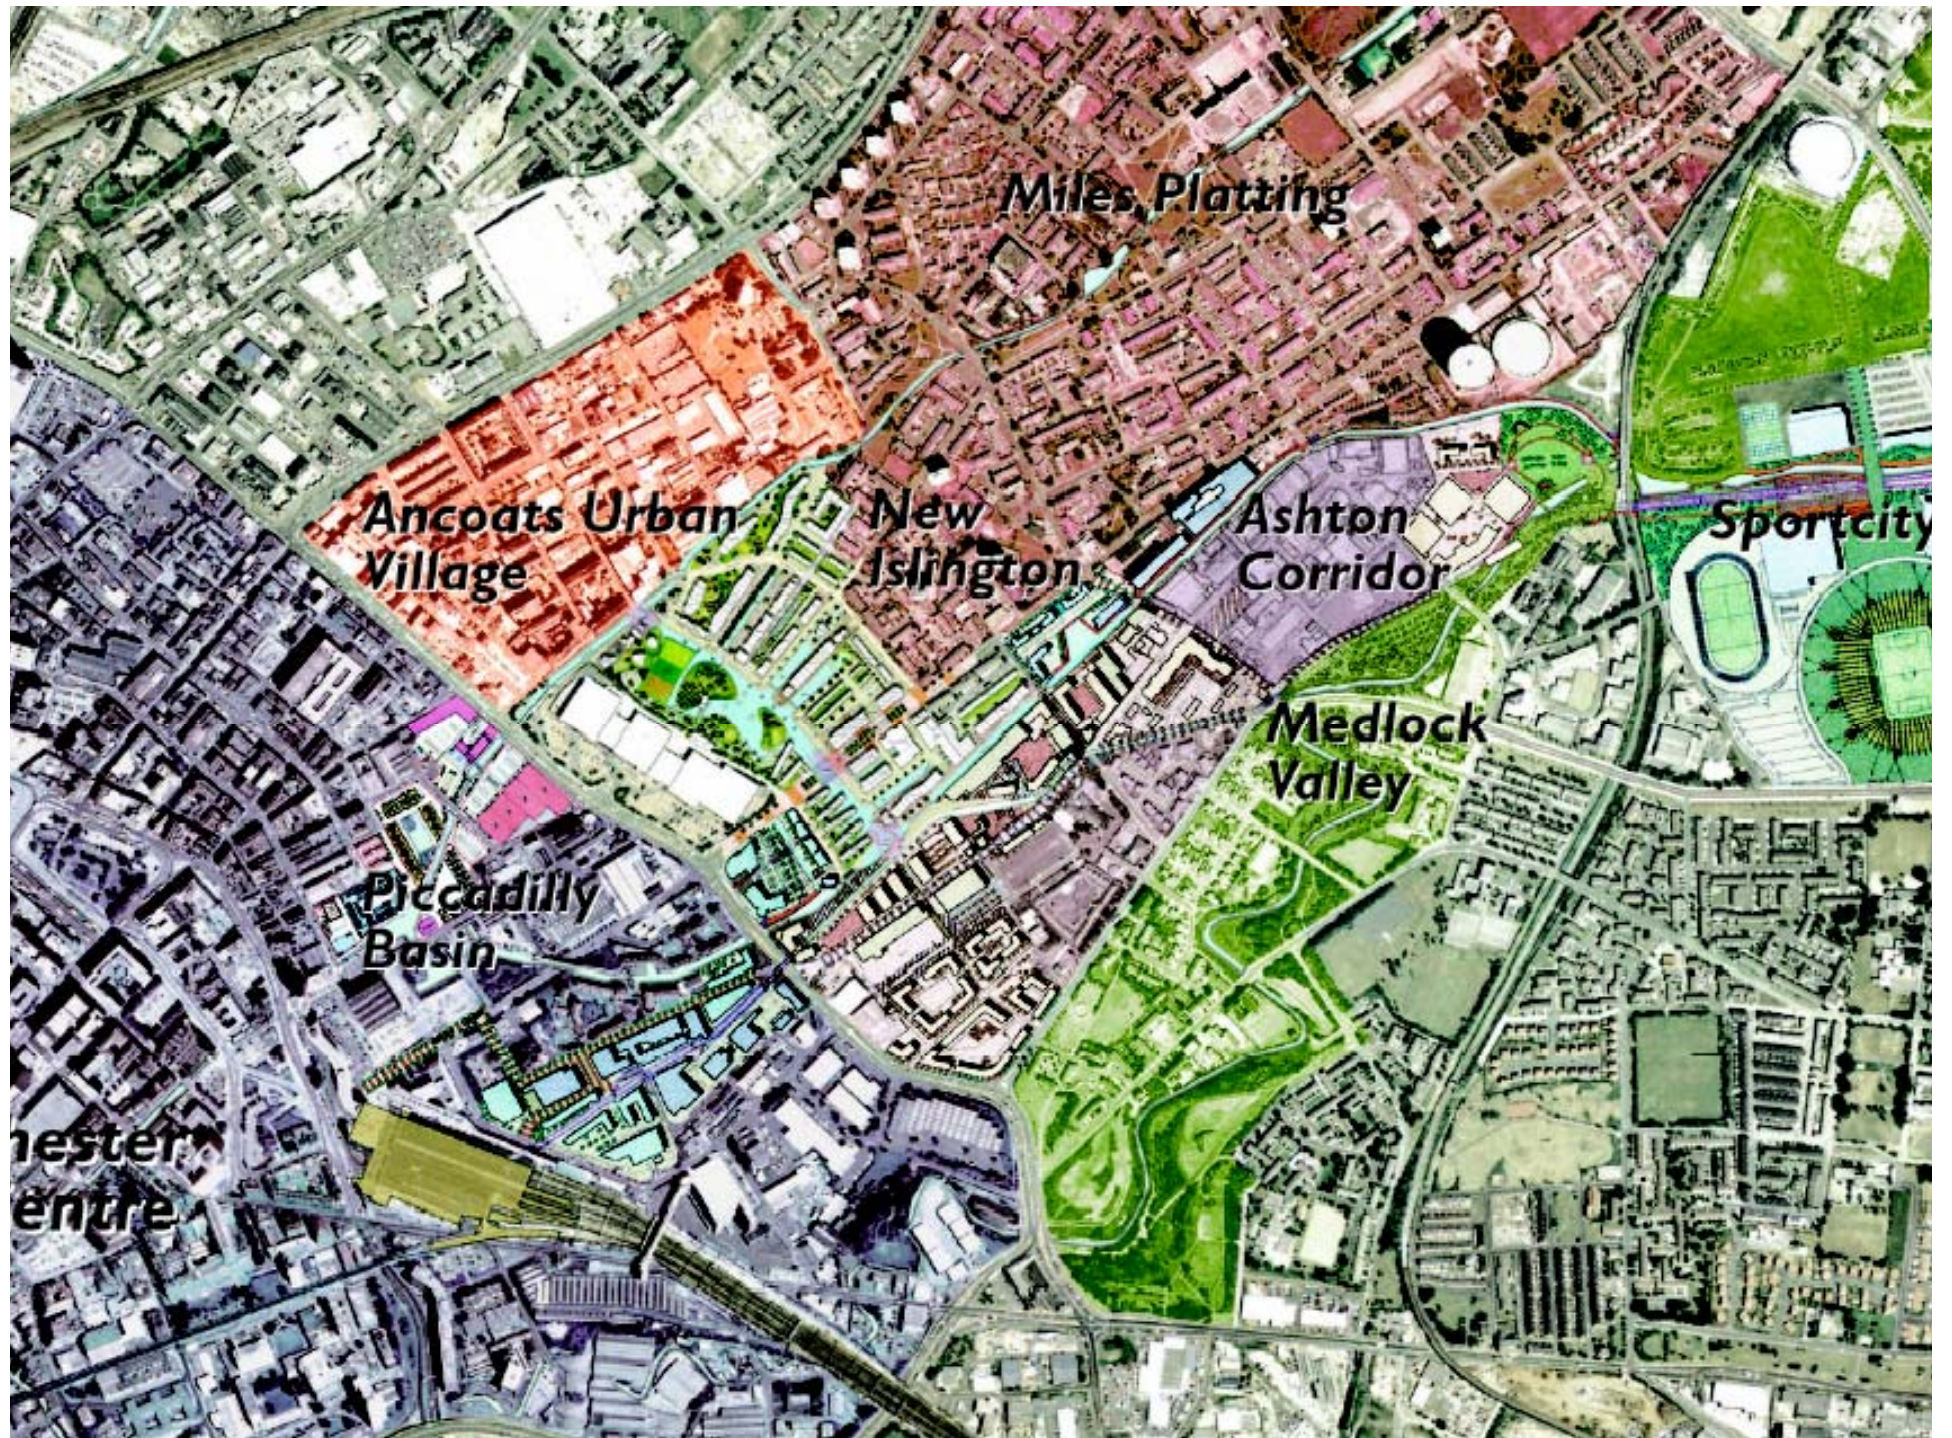

cabe

NICK JOHNSON

DIRECTOR OF DEVELOPMENT - URBAN SPLASH

An aerial photograph of Manchester, UK, showing the city centre and the New Islington area. The city centre is densely packed with buildings, including several tall skyscrapers. The New Islington area is characterized by large, white, rectangular industrial or warehouse buildings, some of which are surrounded by green spaces and trees. The River Irwell is visible on the left side of the image. Two white text boxes with blue text are overlaid on the image: one in the upper right corner and one in the lower left corner.

MANCHESTER CITY CENTRE

NEW ISLINGTON

NEW ISLINGTON - MANCHESTER

# CAMP ROOM

NEW ISLINGTON - MANCHESTER

NEW CANAL

NEW CANAL

NEW ISLINGTON - MANCHESTER

Views into the new development of New Islington

SITE C - NORTH ELEVATION

SITE C - SOUTH ELEVATION

NEW ISLINGTON - MANCHESTER

OLD MILL STREET

OLD MILL STREET OPENING PARTY

OLD MILL STREET PATRY

OLD MILL STREET PARTY

OLD MILL STREET PARTY

OLD MILL STREET PARTY